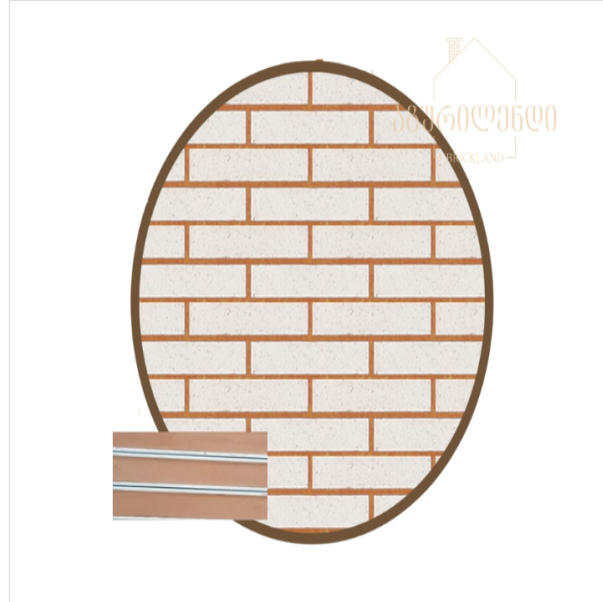

Georgia, Tbilisi, Akaki Tsereteli
140(Gorgia parking entrance)
+995 32 2 21 21 22
contact@aguriland.ge

Ready colored brick mortar

Color:

Beige

Category:

Joints Mortar

Width cm:

-